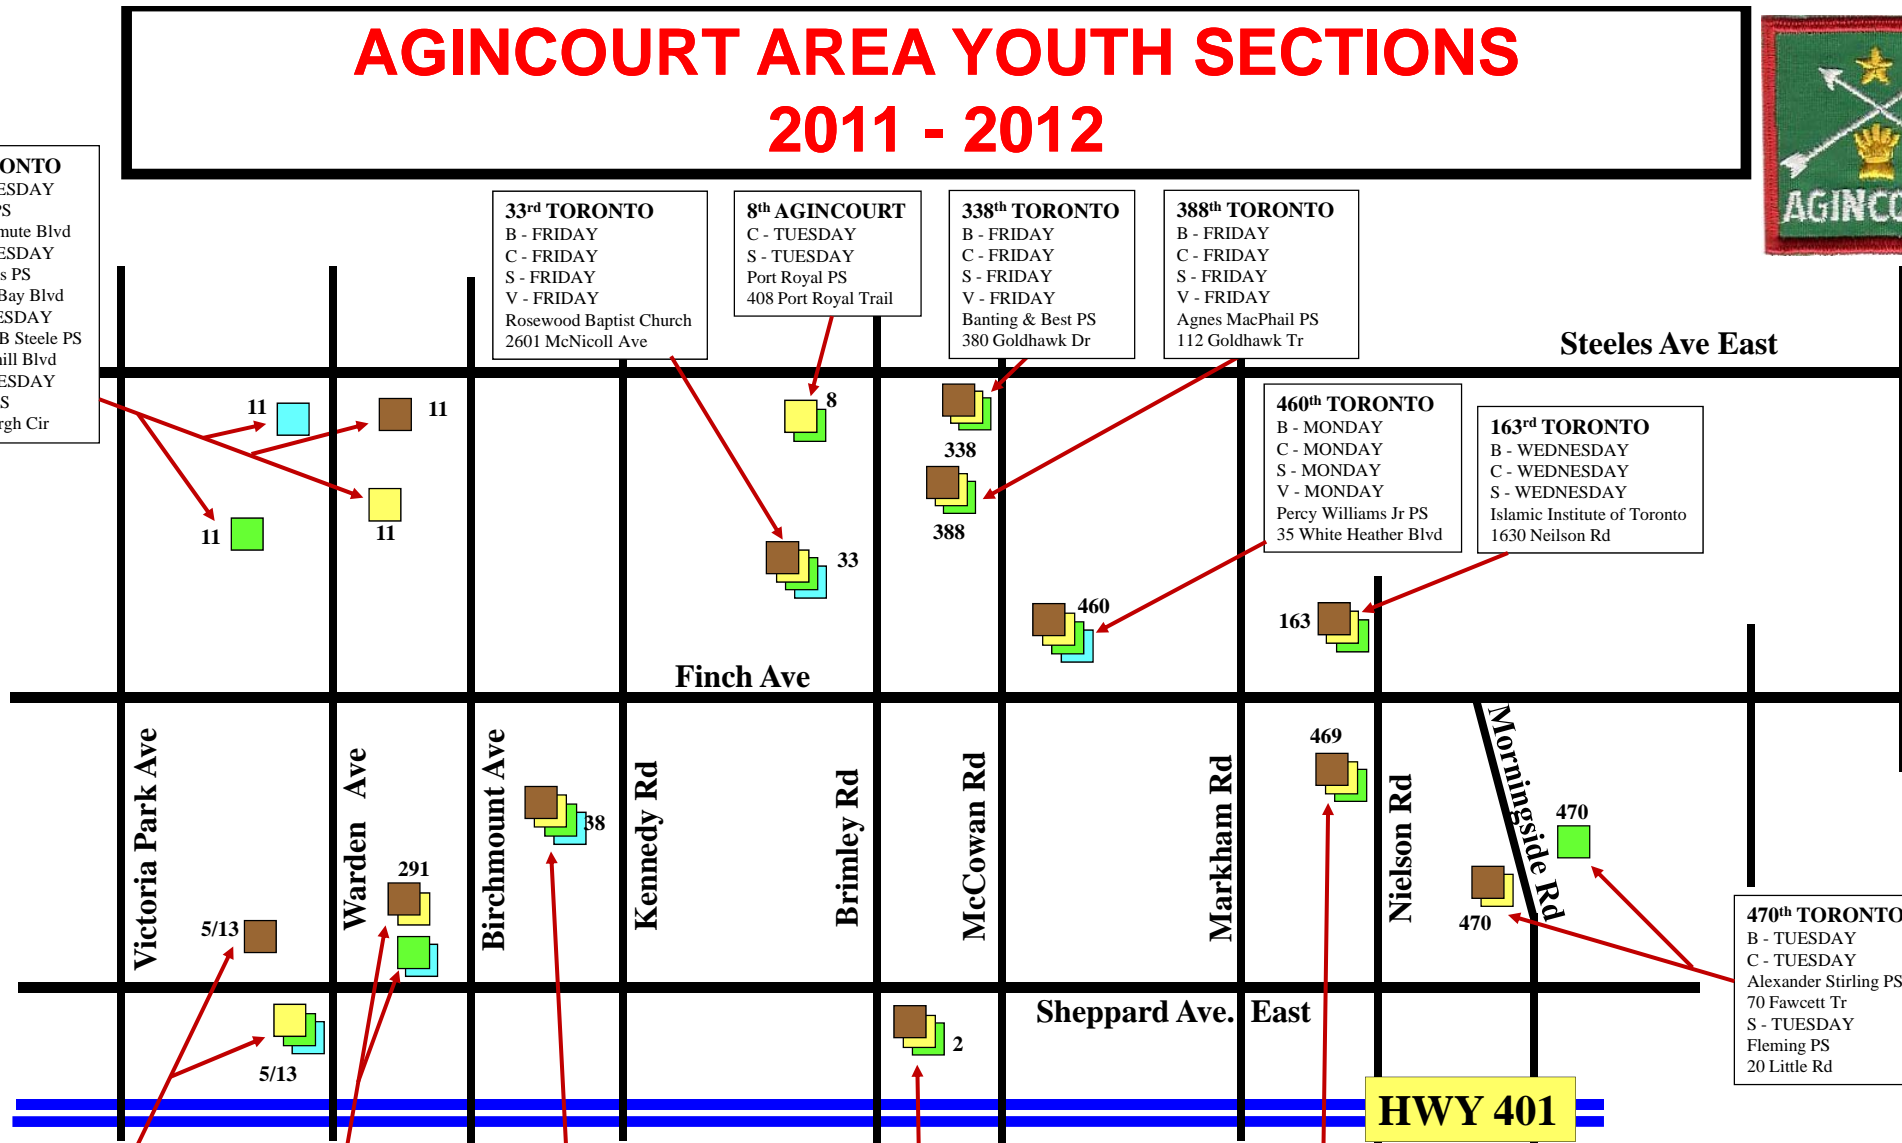

Toronto City Limit

11th TORONTO
B - WEDNESDAY
Terry Fox PS
185 Wintermute Blvd
C - WEDNESDAY
David Lewis PS
130 Fundy Bay Blvd
S - WEDNESDAY
Sir Samuel B Steele PS
131 Huntsmill Blvd
V - WEDNESDAY
St. Henry CS
100 Bamburgh Cir

33rd TORONTO
B - FRIDAY
C - FRIDAY
S - FRIDAY
V - FRIDAY
Rosewood Baptist Church
2601 McNicoll Ave

8th AGINCOURT
C - TUESDAY
S - TUESDAY
Port Royal PS
408 Port Royal Trail

338th TORONTO
B - FRIDAY
C - FRIDAY
S - FRIDAY
V - FRIDAY
Banting & Best PS
380 Goldhawk Dr

388th TORONTO
B - FRIDAY
C - FRIDAY
S - FRIDAY
V - FRIDAY
Agnes MacPhail PS
112 Goldhawk Tr

460th TORONTO
B - MONDAY
C - MONDAY
S - MONDAY
V - MONDAY
Percy Williams Jr PS
35 White Heather Blvd

163rd TORONTO
B - WEDNESDAY
C - WEDNESDAY
S - WEDNESDAY
Islamic Institute of Toronto
1630 Neilson Rd

470th TORONTO
B - TUESDAY
C - TUESDAY
Alexander Stirling PS
70 Fawcett Tr
S - TUESDAY
Fleming PS
20 Little Rd

5th/13th AGINCOURT
B - WEDNESDAY
Bridlewood PS
60 Bridlewood Blvd
C - WEDNESDAY
S/V - MONDAY
Vradenburg Jr PS
50 Vradenburg Dr

291st TORONTO
B - TUESDAY
C - TUESDAY
Pauline Johnson PS
35 Dunmurray Blvd S
S/V - TUESDAY
Holy Spirit CS
3530 Sheppard Ave E

38th AGINCOURT
B - TUESDAY
C - TUESDAY
S - TUESDAY
V - TUESDAY
Highland Heights PS
35 Glendower Circuit

2nd AGINCOURT
B - MONDAY
C - MONDAY
S - MONDAY
V - MONDAY
CD Farquharson PS
1965 Brimley Rd

469th TORONTO
B - TUESDAY
C - TUESDAY
S - TUESDAY
St. Gabriel Lalemont
160 Crow Trail