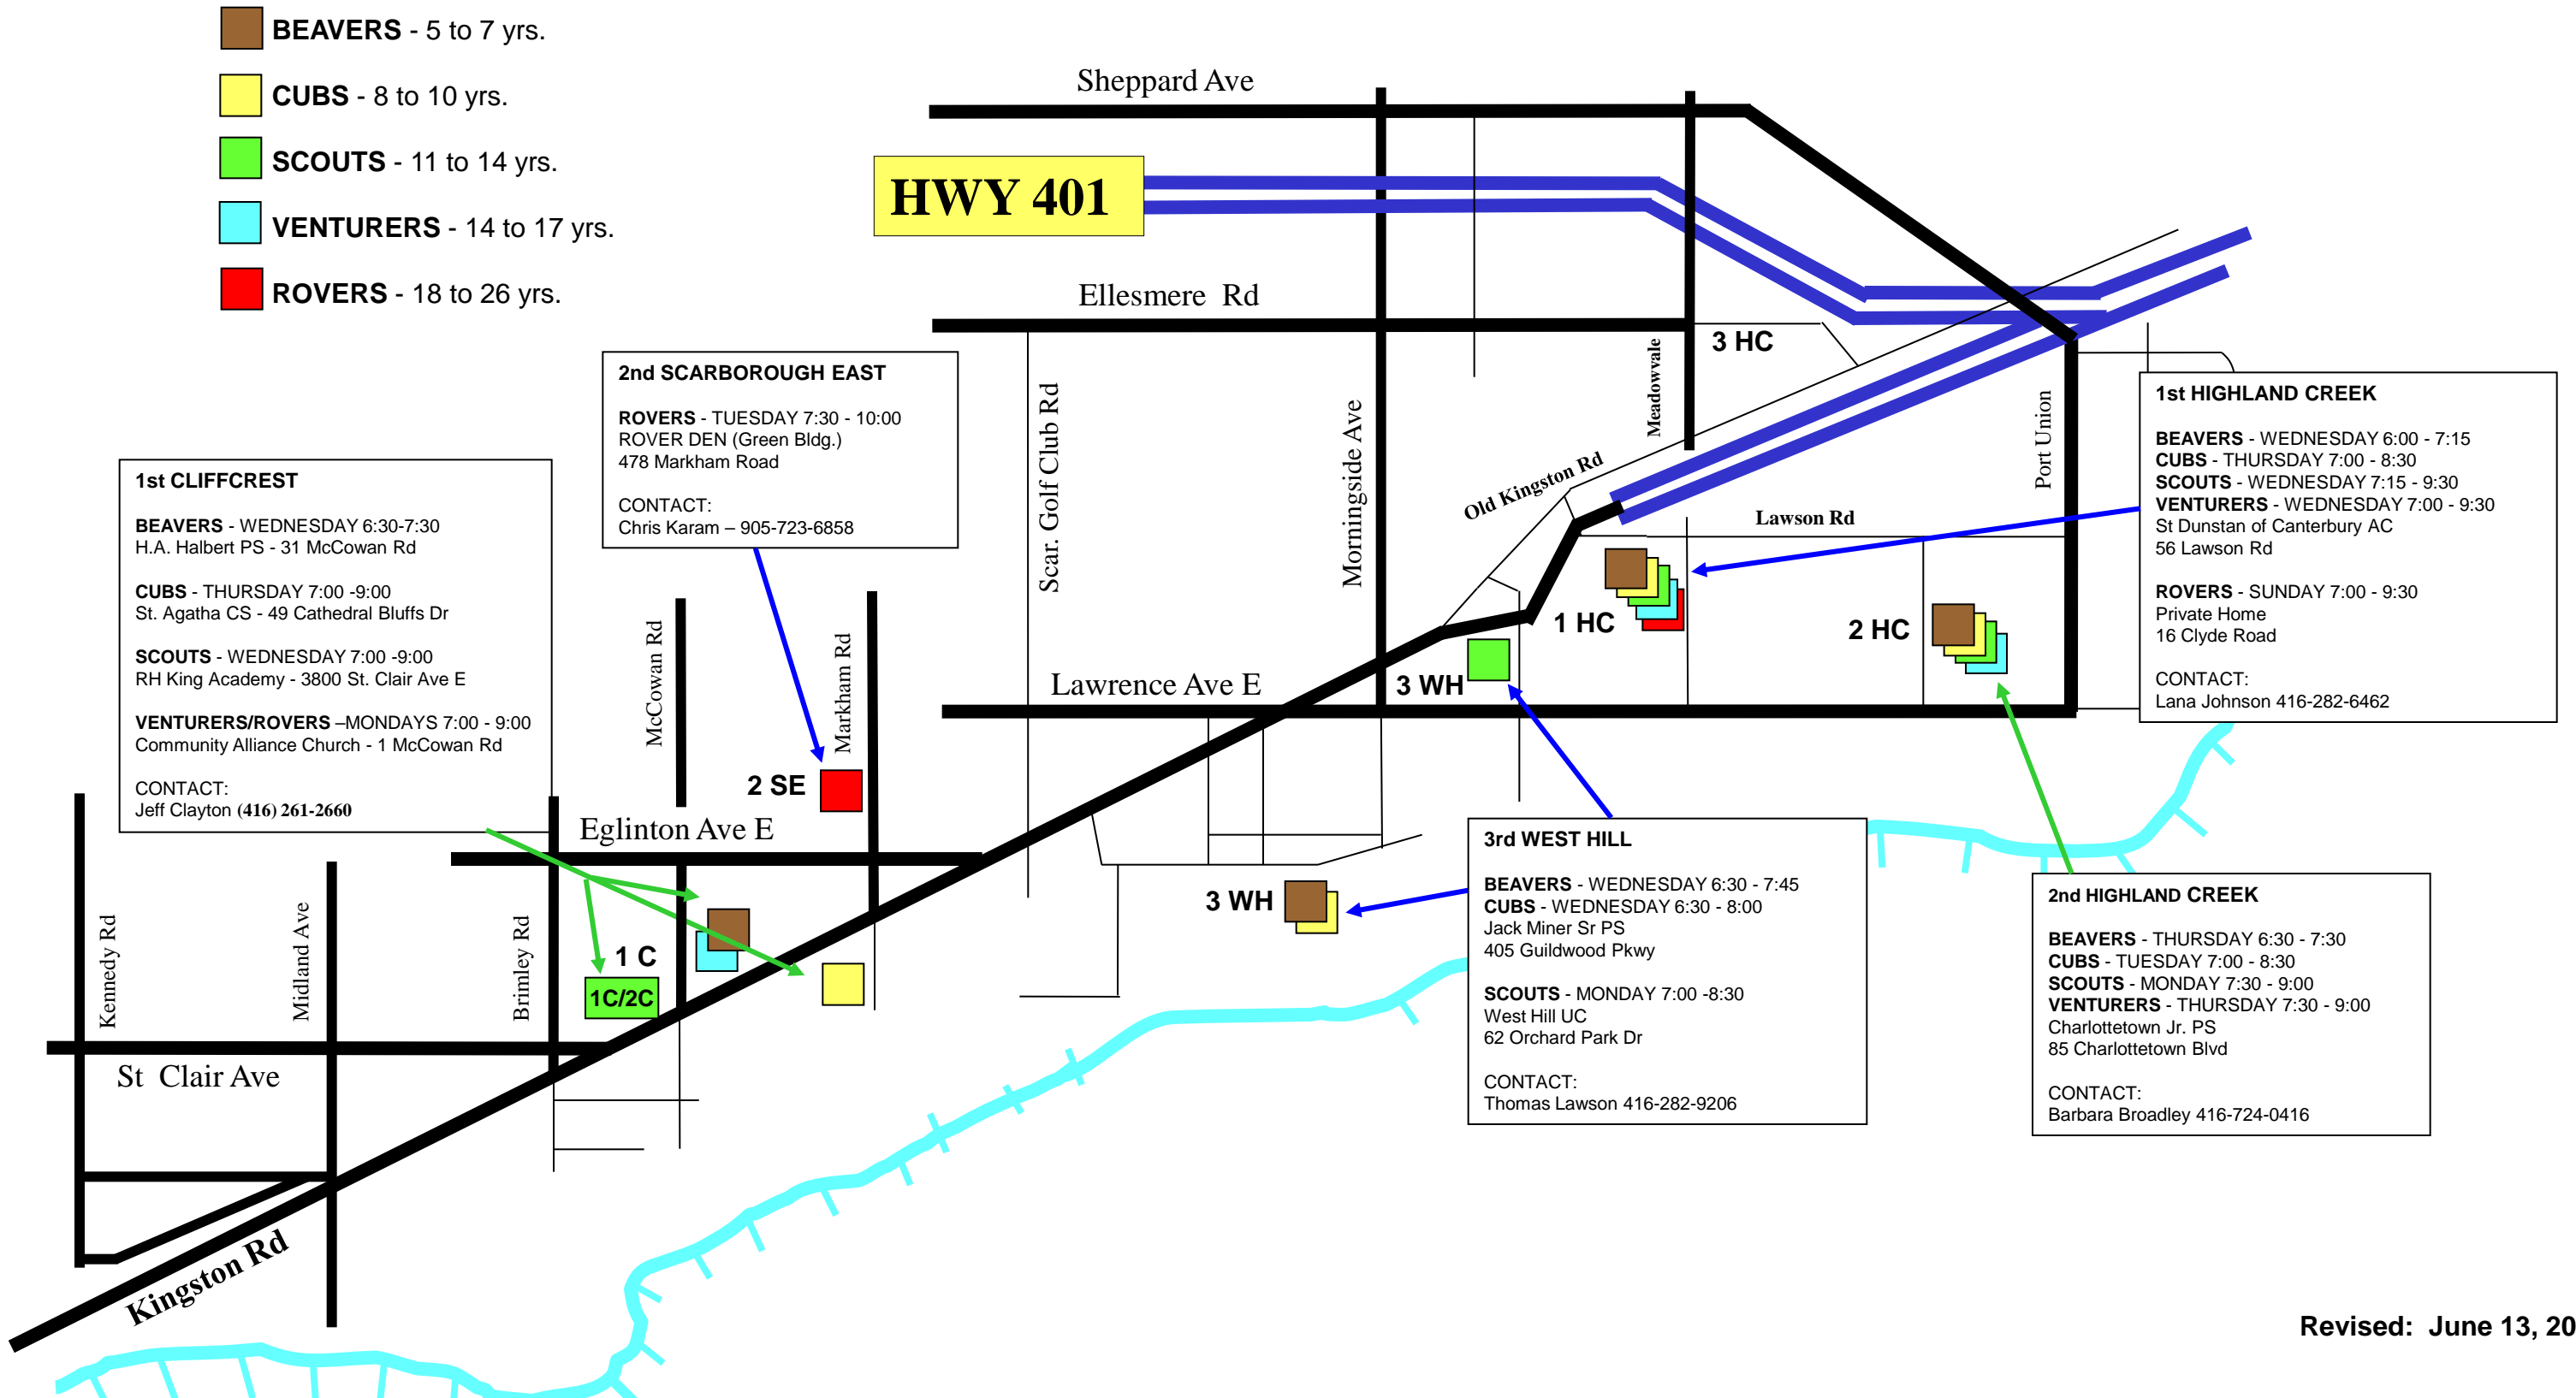

EAST SCARBOROUGH AREA YOUTH SECTIONS

2011-2012

-  **BEAVERS** - 5 to 7 yrs.
-  **CUBS** - 8 to 10 yrs.
-  **SCOUTS** - 11 to 14 yrs.
-  **VENTURERS** - 14 to 17 yrs.
-  **ROVERS** - 18 to 26 yrs.

1st CLIFFCREST
BEAVERS - WEDNESDAY 6:30-7:30
 H.A. Halbert PS - 31 McCowan Rd
CUBS - THURSDAY 7:00 -9:00
 St. Agatha CS - 49 Cathedral Bluffs Dr
SCOUTS - WEDNESDAY 7:00 -9:00
 RH King Academy - 3800 St. Clair Ave E
VENTURERS/ROVERS - MONDAYS 7:00 - 9:00
 Community Alliance Church - 1 McCowan Rd
 CONTACT:
 Jeff Clayton (416) 261-2660

2nd SCARBOROUGH EAST
ROVERS - TUESDAY 7:30 - 10:00
 ROVER DEN (Green Bldg.)
 478 Markham Road
 CONTACT:
 Chris Karam - 905-723-6858

1st HIGHLAND CREEK
BEAVERS - WEDNESDAY 6:00 - 7:15
CUBS - THURSDAY 7:00 - 8:30
SCOUTS - WEDNESDAY 7:15 - 9:30
VENTURERS - WEDNESDAY 7:00 - 9:30
 St Dunstan of Canterbury AC
 56 Lawson Rd
ROVERS - SUNDAY 7:00 - 9:30
 Private Home
 16 Clyde Road
 CONTACT:
 Lana Johnson 416-282-6462

3rd WEST HILL
BEAVERS - WEDNESDAY 6:30 - 7:45
CUBS - WEDNESDAY 6:30 - 8:00
 Jack Miner Sr PS
 405 Guildwood Pkwy
SCOUTS - MONDAY 7:00 -8:30
 West Hill UC
 62 Orchard Park Dr
 CONTACT:
 Thomas Lawson 416-282-9206