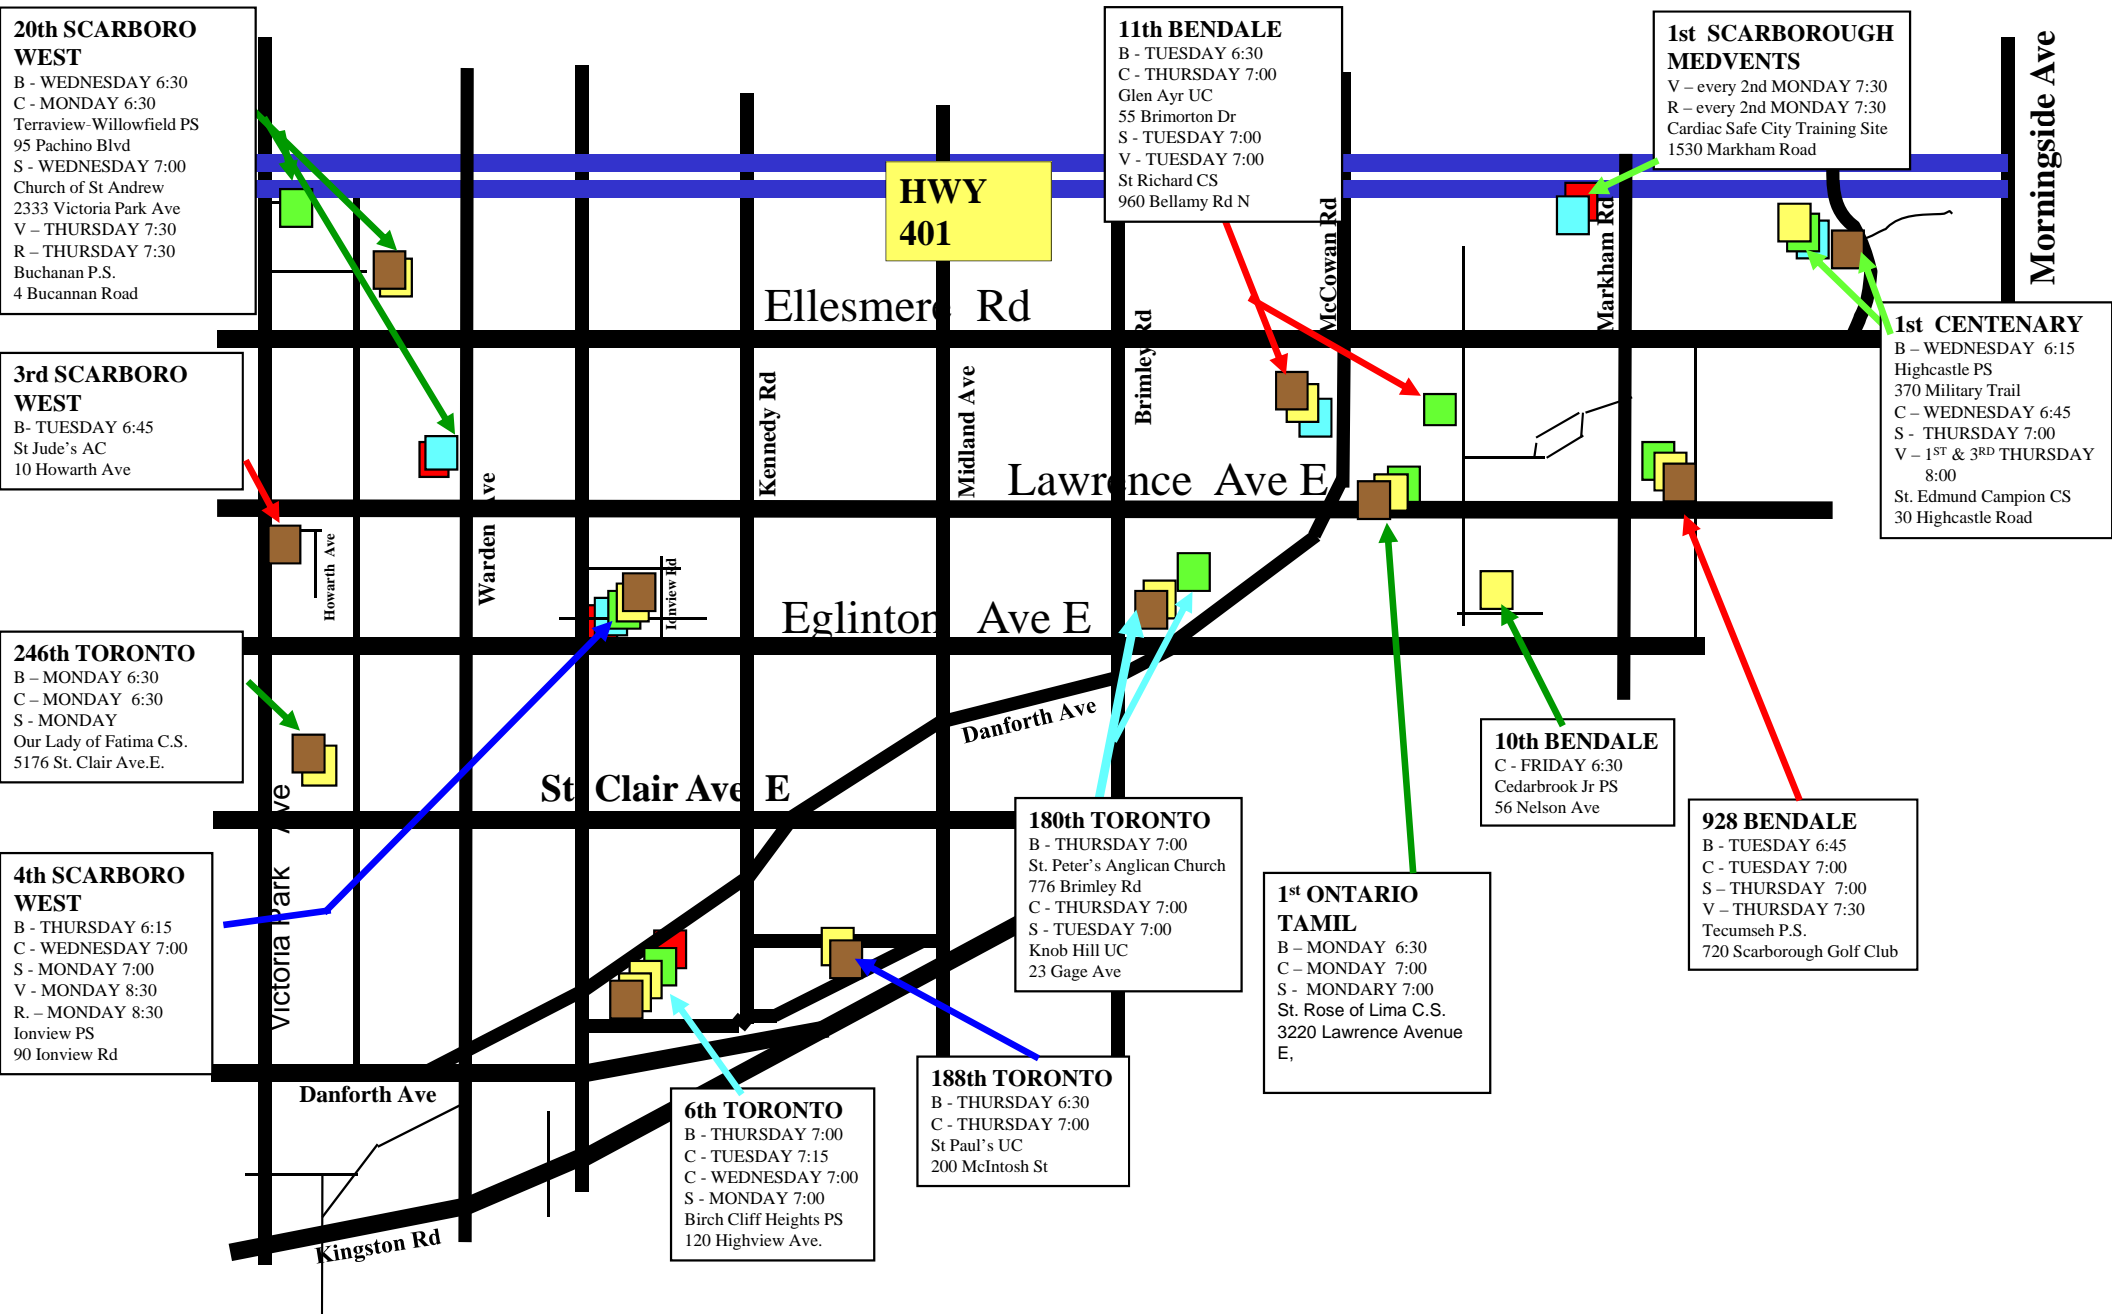

WEST SCARBOROUGH AREA YOUTH SECTIONS 2010-2011

20th SCARBORO WEST
 B - WEDNESDAY 6:30
 C - MONDAY 6:30
 Terraview-Willowfield PS
 95 Pachino Blvd
 S - WEDNESDAY 7:00
 Church of St Andrew
 2333 Victoria Park Ave
 V - THURSDAY 7:30
 R - THURSDAY 7:30
 Buchanan P.S.
 4 Buchanan Road

3rd SCARBORO WEST
 B - TUESDAY 6:45
 St Jude's AC
 10 Howarth Ave

246th TORONTO
 B - MONDAY 6:30
 C - MONDAY 6:30
 S - MONDAY
 Our Lady of Fatima C.S.
 5176 St. Clair Ave.E.

4th SCARBORO WEST
 B - THURSDAY 6:15
 C - WEDNESDAY 7:00
 S - MONDAY 7:00
 V - MONDAY 8:30
 R - MONDAY 8:30
 Ionview PS
 90 Ionview Rd

6th TORONTO
 B - THURSDAY 7:00
 C - TUESDAY 7:15
 C - WEDNESDAY 7:00
 S - MONDAY 7:00
 Birch Cliff Heights PS
 120 Highview Ave.

188th TORONTO
 B - THURSDAY 6:30
 C - THURSDAY 7:00
 St Paul's UC
 200 McIntosh St

HWY 401

Morningside Ave